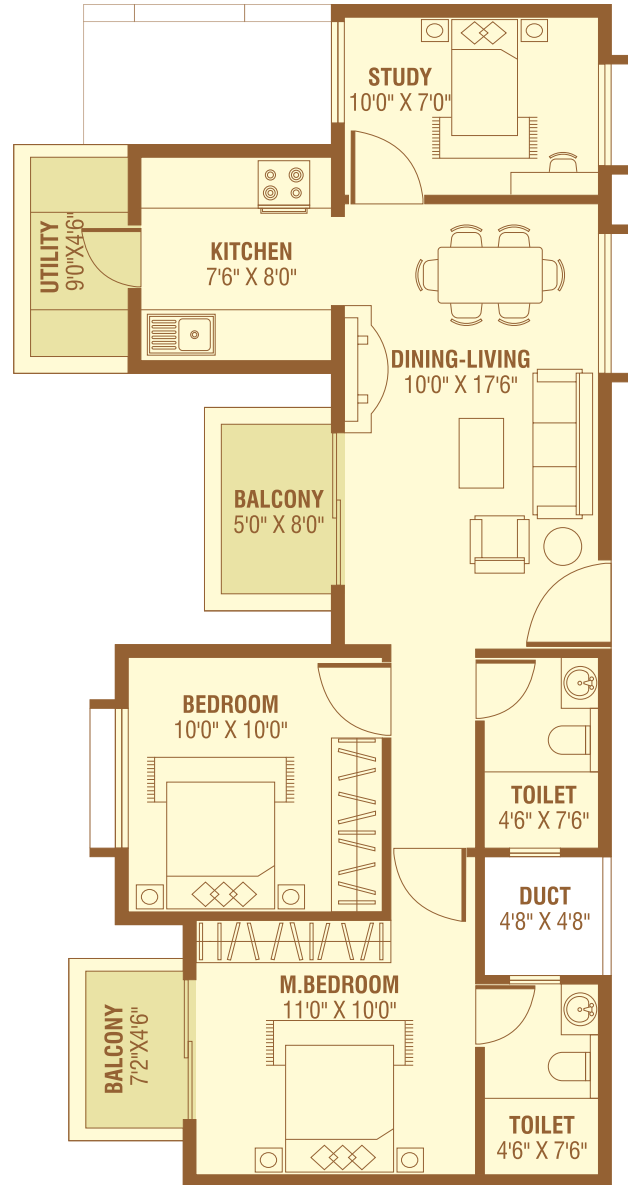

BRR Classic

1, 2 & 2.5 BHK APARTMENTS

- FLAT # - 118, 218, 318 & 418
- SBA - 1029.00 SFT
- FACING - EAST
- BHK - 2.5 BHK