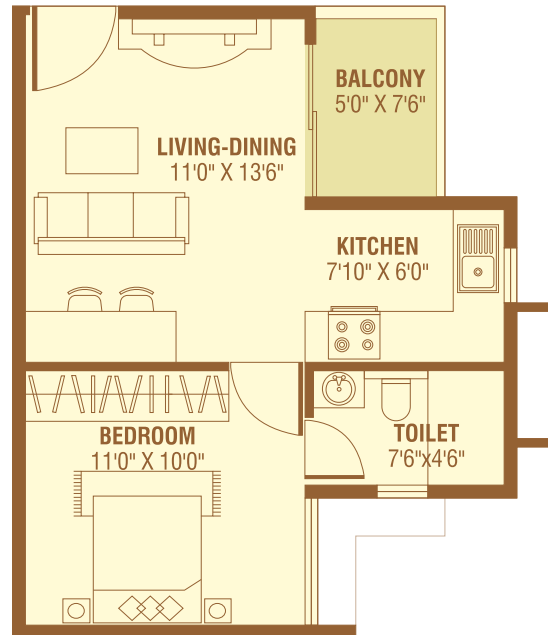

BRR Classic

1, 2 & 2.5 BHK APARTMENTS

- FLAT # - 014, 114, 214, 314 & 414
- SBA - 532.00 SFT
- FACING - NORTH
- BHK - 1 BHK