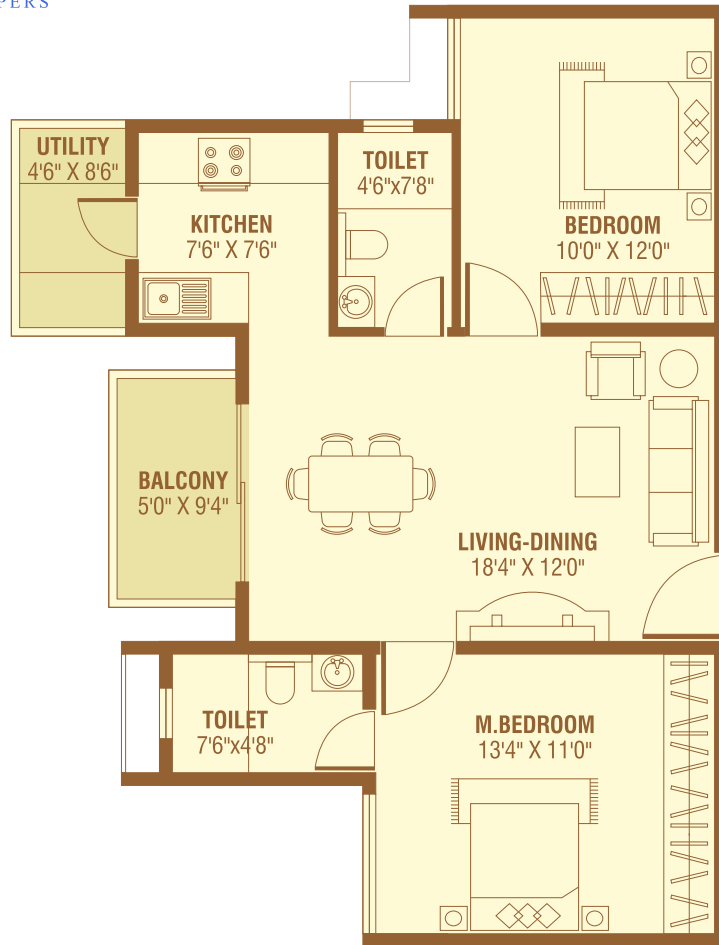

BRR Classic

1, 2 & 2.5 BHK APARTMENTS

- FLAT # - 010, 110, 210, 310 & 410
- SBA - 979.00 SFT
- FACING - EAST
- BHK - 2 BHK