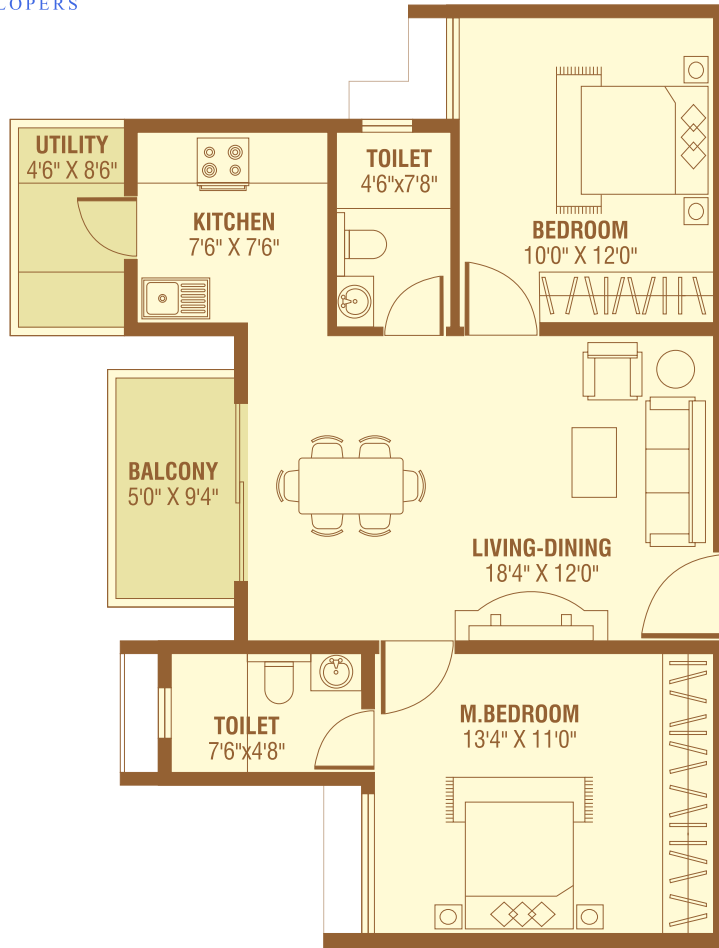

# BRR Classic

1, 2 & 2.5 BHK APARTMENTS

- FLAT # - 005, 105, 205, 305 & 405
- SBA - 979.00 SFT
- FACING - EAST
- BHK - 2 BHK