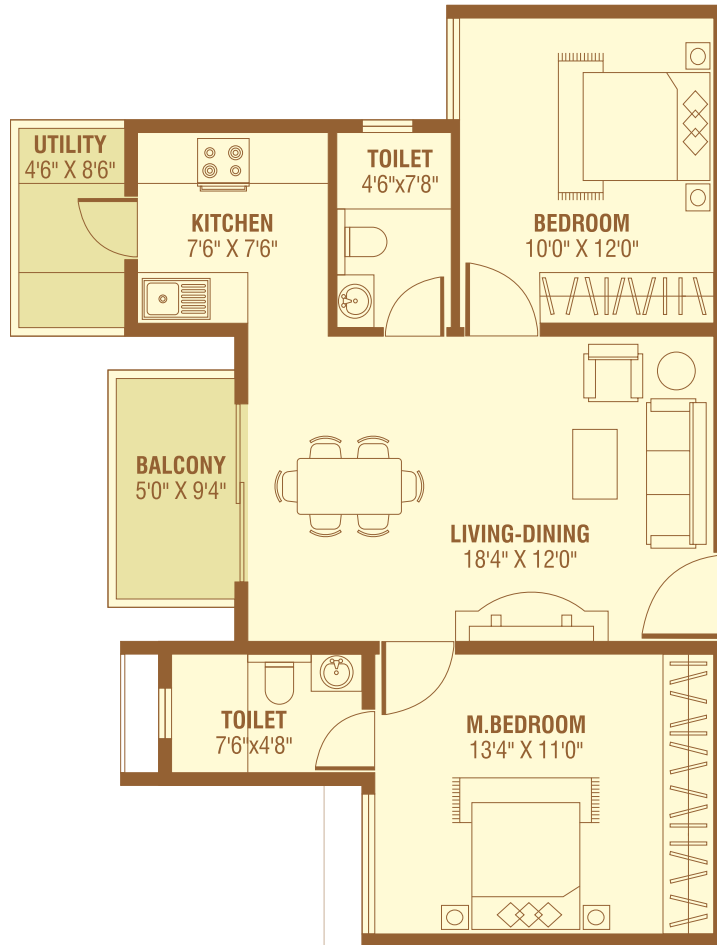

# BRR Classic

1, 2 & 2.5 BHK APARTMENTS

- FLAT # - 004, 104, 204, 304 & 404
- SBA - 979.00 SFT
- FACING - EAST
- BHK - 2 BHK